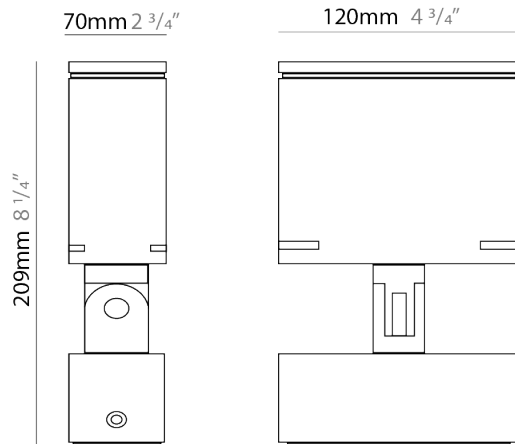

1. To build a product code in our configurator select the specify button on the base model # product page
2. To build a manual product code on this datasheet choose from the options listed below in blue font and add the suffix to the base model #

GENERAL

Series: Target
Brand: Platek
Division: Exterior
Mounting Type: Surface
Mounting Location: Above Ground
Subcategory: Flood

PHYSICAL

Shape: Rectangle
Length (mm): 120
Length (in): 4 3/4
Width (mm): 70
Width (in): 2 3/4
Height (mm): 213
Height (in): 8 3/8
Light Distribution: Adjustable / Direct
Screws: A4 stainless steel
Diffuser: Clear tempered glass
Fixture Finish: BLK / WHI / GRV / COR / ANT / BRZ
Fixture Material: Aluminum Die Cast

ELECTRICAL

Lamp Type: LED
Input Wattage (W): 20
Total Output Wattage (W): 16
Dimming: Non-Dimmable
Driver Included: Yes
Driver Location: Integrated
Driver Type: Constant Current - 120Vac
Driver Class: Class 2
Input Voltage (V): 120 - 277
Constant Current (MA): 700
Upon Request: Integral: Phase dimming 120Vac / Non-dimming 120/277Vac / Remote: 0-10Vdc dimming

LED

Number of LEDs: 8
Color Temperature (°K): 3000 / 4000
Max. Delivered Lumen (lm): 1615 / 1680
Nominal Lumen (lm): 2000 / 2080
CRI: >80 CRI
Lamp Life (hrs): 60000

OPTICAL

Optic°: 9 / 24 / 48 / ELL
Adjustability: Rotational 330°; Tilt 90°

RATINGS AND CERTIFICATIONS

Certified By: Certified for North American Standards
IP rating: IP66
IK Rating: IK08
Bug Rating: B2 U0 G0